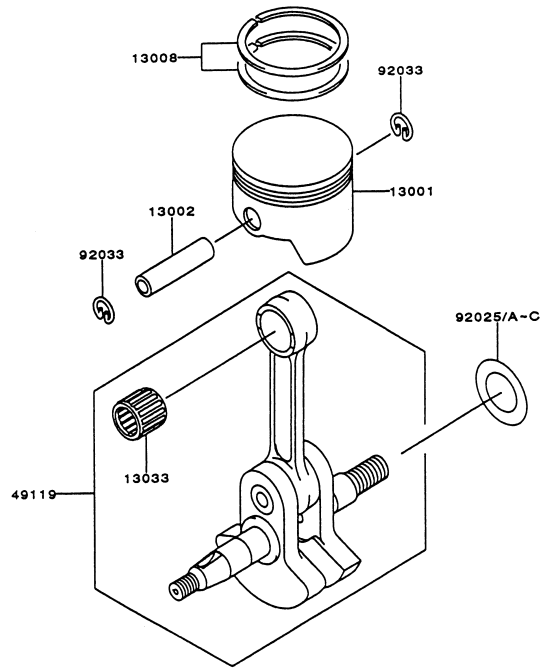

KPW3000X

TG028D-BF70

PISTON/CRANKSHAFT

REF NO	PART NO	DESCRIPTION	QTY	NOTES
13001	TG28003	PISTON	1	
13002	TG28005	PIN-PISTON	1	
13008	TG28004	PISTON RING SET	1	
13033	KT17068	BEARING-NEEDLE	1	
49119	TG34009	CRANKSHAFT ASSY	1	
92025/A-C	KT12024	SHIM A/B/C/D	A/R	
92033	TD33028	RING-SNAP	2