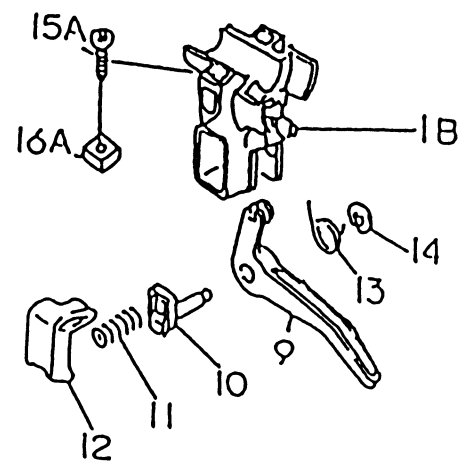

KPW3000X

TG028D-BF70

THROTTLE LEVER

REF NO	PART NO	DESCRIPTION	QTY	NOTES
	PW33050A	THROTTLE LEVER ASSY	1	
01A	PW33051-01A	BODY-UPPER	1	
01B	PW33051-01B	BODY-LOWER	1	
02	PW24015-02	SWITCH	1	
03	PW24015-03	COVER	1	
04	PW24015-04	SPRING	1	
05	PW24015-05	SCREW 3X8	1	
06	PW24015-06	PLATE-GROUND R	1	
07	PW24015-07	PLATE-GROUND L	1	
08	PW24015-05	SCREW 3X8	2	
09	PW24015-09	LEVER	1	
10	PW24015-10	SHAFT	1	
11	PW24015-11	SPRING	1	
12	PW24015-12	STOPPER	1	
13	PW24015-13	SPRING-RETURN	1	
14	PW24015-14	E-RING	1	
15A	220B0520	SCREW 5X20	2	
16A	311B0500	NUT 5MM	2