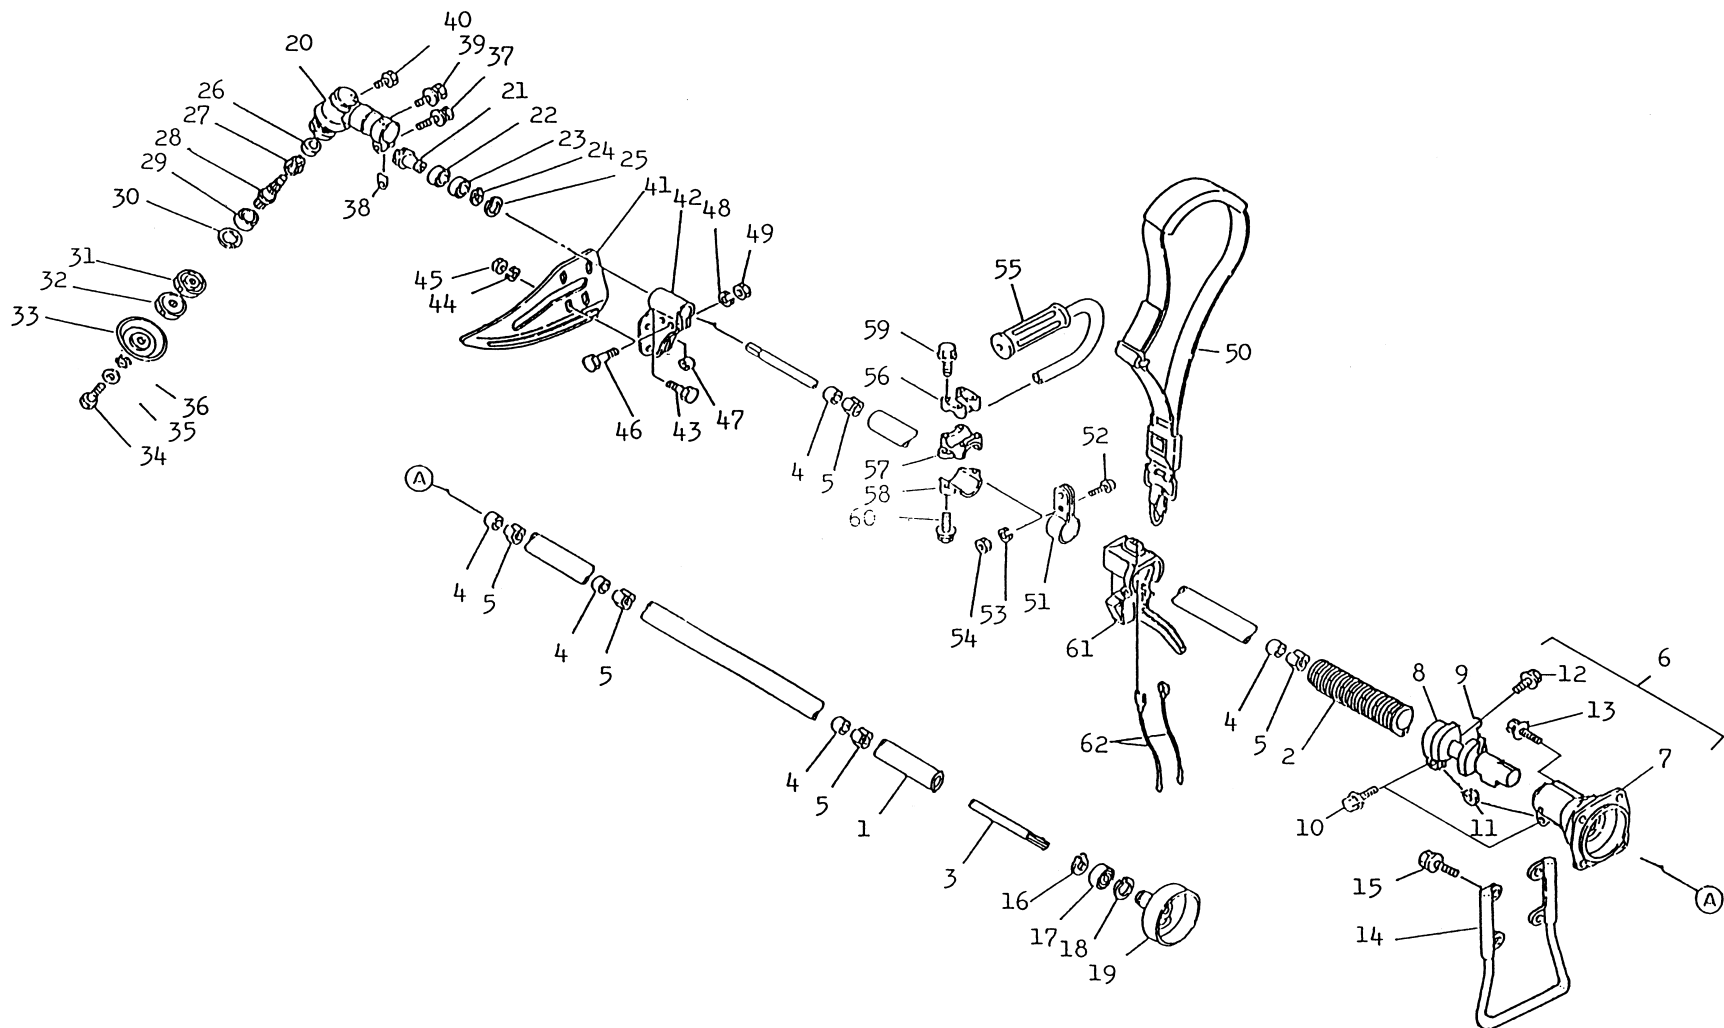

KPW3000X

TG028D-BF70

BODY

KPW3000X

TG028D-BF70

BODY

REF NO	PART NO	DESCRIPTION	QTY	NOTES
01	PW34001A	HOUSING-DRIVE W/METAL	1	
02	PW23016A	GRIP-DRIVE HOUSING	1	
03	PW34003	SHAFT-DRIVE	1	
04	PW23013	METAL-DRIVE	5	
05	PW23014	CUSHION-DRIVE	5	
06	PW34006	CLUTCH CASE ASSY	1	
07	PW34007	CASE-CLUTCH	1	
08	PW34008	INNER CASE	1	
09	PW34009	CUSHION-RUBBER	1	
10	B06X30W	BOLT W/WASHERS 6X30	1	
11	PW34011	COLLAR	1	
12	B06X16W	BOLT W/WASHERS 6X16	1	
13	PW34013	BOLT-STOPPER 5X14	1	
14	PW34014	STAND	1	
15	B06X25W	BOLT W/WASHERS 6X25	4	
16	PW34016	RING-SNAP	1	
17	PW34017	BEARING (6203-2RU)	1	
18	PW34018	RING-SNAP #40	1	
19	PW34019	DRUM-CLUTCH	1	
20	PW34020	CASE-GEAR	1	
20-30	PW34069	GEAR CASE ASSY	1	
21	PW34021	PINION	1	
22	PW24040	BEARING (6900)	1	
23	PW25046	BEARING (6900Z)	1	
24	PW24043	RING-SNAP #10	1	
25	PW25048	RING-SNAP #22	1	
26	PW34026	BEARING (NSK629)	1	
27	PW34027	GEAR	1	
28	PW34028	CUTTER SHAFT	1	
29	PW24011	BEARING (6201-2RU)	1	
30	PW24012	RING-SNAP #32	1	
31	PW34031	FIXER-BLADE UPPER	1	

BODY

REF NO	PART NO	DESCRIPTION	QTY	NOTES
32	PW34032	FIXER-BLADE LOWER	1	
33	PW25056	BOWL	1	
34	PW24056	BOLT	1	
35	410B0800	WASHER 8MM	1	
36	PW23057	WASHER-TOOTHED 8MM	1	
37	B06X30	BOLT 6X30	1	
38	PW34038	PLATE	1	
39	S05X10W	SCREW W/WASHER 5X10	1	
40	PW25060	BOLT 8X8	1	
41	PW23062-02	COVER-GUARD	1	
41-49	PW23062	SAFETY GUARD ASSY	1	
42	PW23062-01	HOLDER-GUARD	1	
43	B06X12	BOLT 6X12	4	
44	SW006	WASHER-SPRING 6MM	4	
45	HN006	NUT 6MM	4	
46	B06X25	BOLT 6X25	2	
47	PW23062-04	COLLAR-GUARD	2	
48	SW006	WASHER-SPRING 6MM	2	
49	HN006	NUT 6MM	2	
50	PW23070	STRAP-SHOULDER	1	
51	PW23017	SUPPORT-STRAP	1	
52	232B0512	SCREW 5X12	1	
53	SW005	WASHER-SPRING 5MM	1	
54	311B0500	NUT 5MM	1	
55	PW23022	U HANDLE W/GRIP	1	
56	PW23023	STAY A	1	
57	PW23024	STAY B	1	
58	PW23025	STAY C	1	
59	B05X25W	BOLT W/WASHERS 5X25	4	
60	B06X25W	BOLT W/WASHERS 6X25	2	
61	PW33050A	THROTTLE LEVER ASSY	1	
62	PW24016	WIRE-LEAD	1