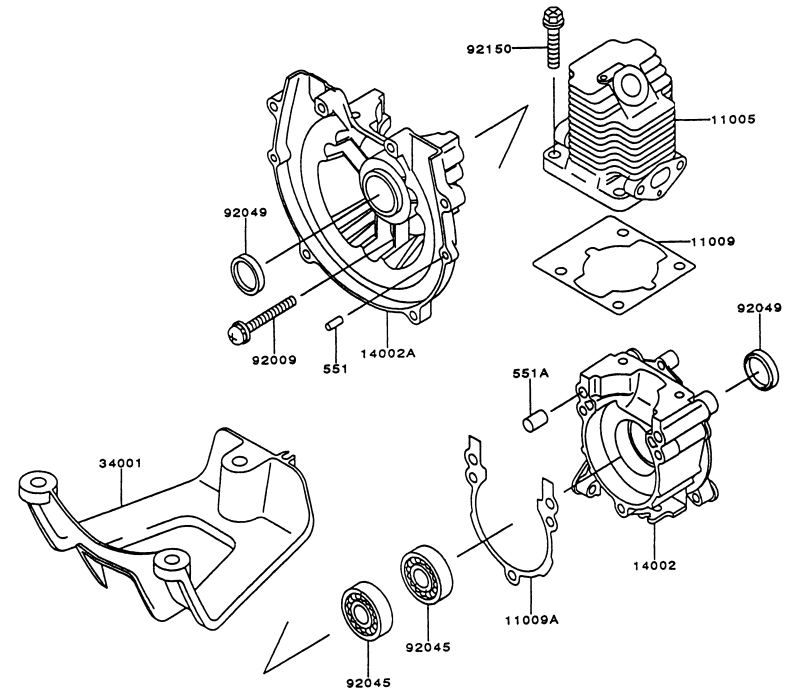

KPW3000X

TG028D-BF70

CARBURETOR

REF NO	PART NO	DESCRIPTION	QTY	NOTES
11009	TG28010-1	GASKET	1	
11009A	TG28010-2	GASKET-CARBURETOR	1	
11012	TD18033-04	CAP	1	
11012A	TF22085-02	CAP	1	
11060	TG34015-06	GASKET	1	
11060A	TG34015-07	GASKET	1	
11060B	TG34015-08	GASKET	1	
11060C	TG34015-09	GASKET	1	
13270	TG34015-10	PLATE	1	
13270A	TG34015-11	PLATE	1	
13270B	TG34015-12	PLATE	1	
13270C	TG34015-13	PLATE	1	
14020	KT12C07	RETAINER-SPRING	1	
14025	TD33052-17	COVER	1	
14090	TG34015-14	COVER	1	
15003	TG34015X	CARBURETOR ASSY	1	
16002	KT12C01	ADJUSTER-CABLE	1	
16009	TG34015-15	NEEDLE-JET	1	
16021	KT17043-15	SCREW-SLOW ADJUST	1	
16025	TD33052-03	VALVE-THROTTLE	1	
16055	TD24035-16	LEVER	1	
16073	TG28010-6	INSULATOR	1	
16087	TF22C28	VALVE-CHECK	1	
16087A	TG34015-17	VALVE-CHECK	1	
234	234B0550	SCREW 5X50	2	
43028	TG34015-18	DIAPHRAGM	1	
43028A	TG34015-19	DIAPHRAGM	2	
49043	TG34015-20	PUMP-PRIMING	1	
54012	TG28008	CABLE-THROTTLE	1	
92009	TD33052-15	SCREW	1	
92009A	TD33052-21	SCREW 3X8	4	
92009B	TF22074	SCREW	4	
92009C	TG25027-07	SCREW 5X20	2	
92015	TD18039	NUT 5MM	2	
92015A	KT12C39	NUT-CHOKE	1	
92033	KT12C08	E-RING	1	
92043	TD33052-14	PIN-FLOAT	1	
92081	KT17043-16	SPRING	1	
92081A	KT17043-13	SPRING-THROTTLE	1	
92081B	TA22031-29	SPRING	1	
92144	TF22085-15	SPRING	1	
CRK	TG28CRK	CARBURETOR KIT		

KPW3000X

TG028D-BF70

COOLING EQUIPMENT

REF NO	PART NO	DESCRIPTION	QTY	NOTES
233	233B0518	SCREW 5X18	4	
49089	TG34010	SHROUD-ENGINE	1	
55020	TG25011	GUARD	1	
59066	TG28016	HOUSING-FAN	1	
92009	TG25013	SCREW 5X20	1	
92009A	TG25014	SCREW 5X10	1	
92026	TG25015	SPACER	1	
92200	TG25110	WASHER 5.5X13.8X2.0	2	