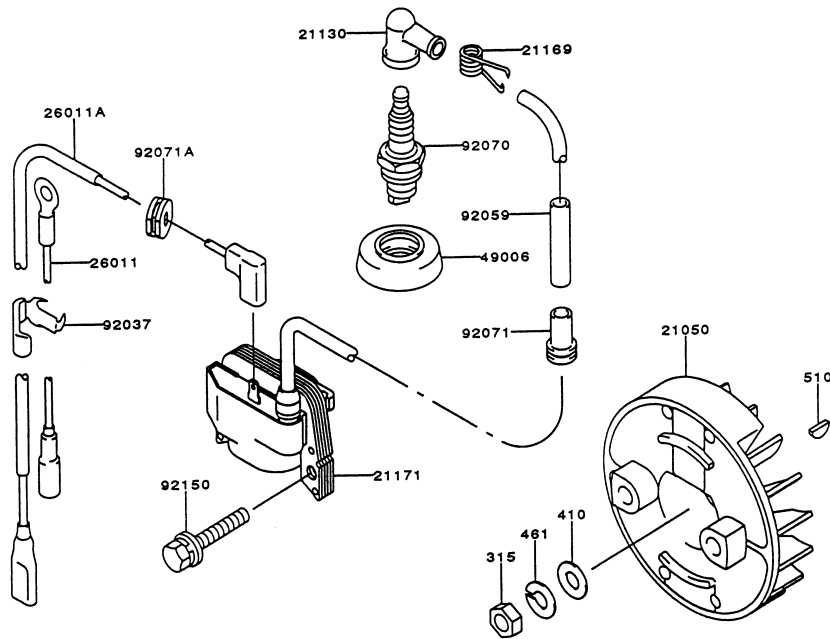

KPW3000X

TG028D-BF70

ELECTRICAL EQUIPMENT

REF NO	PART NO	DESCRIPTION	QTY	NOTES
21050	TG34012X	FLYWHEEL	1	
21130/21169	KT12048	PLUG CAP ASSY	1	
21171	TG34013X	COIL ASSY-IGNITION	1	
26011	TD18089	WIRE-LEAD L=100	1	
26011A	TG34035	WIRE-LEAD L=200	1	
315	315B0800	NUT 8MM	1	
410	410B0800	WASHER 8MM	1	
461	461F0800	WASHER-SPRING 8MM	1	
49006	TG25020	BOOT	1	
510	KT12025	KEY	1	
92037	TG25021	CLAMP	1	
92059	TG25022	TUBE	1	
92070	BM6A	SPARK PLUG-NGK	1	
92071	TG25023	GROMMET	1	
92071A	TG25024	GROMMET	1	
92150	TG34014	BOLT 5X20	1