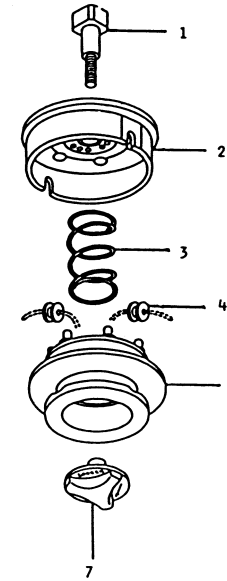

CUTTING HEAD (MANUAL)

REF NO	PART NO	DESCRIPTION	QTY	NOTES
	LCT008B	HEAD ASSY-MANUAL	1	
01	LCT001B	SHAFTBOLT-LH 8MM	1	
02	LCT002	HOUSING	1	
03	LCT003	EYELET	2	
05	LCT005	INNERSPOOL	1	
06	LCT006	SPRING	1	
07B	LCT007B	KNOB-LH THREAD	1