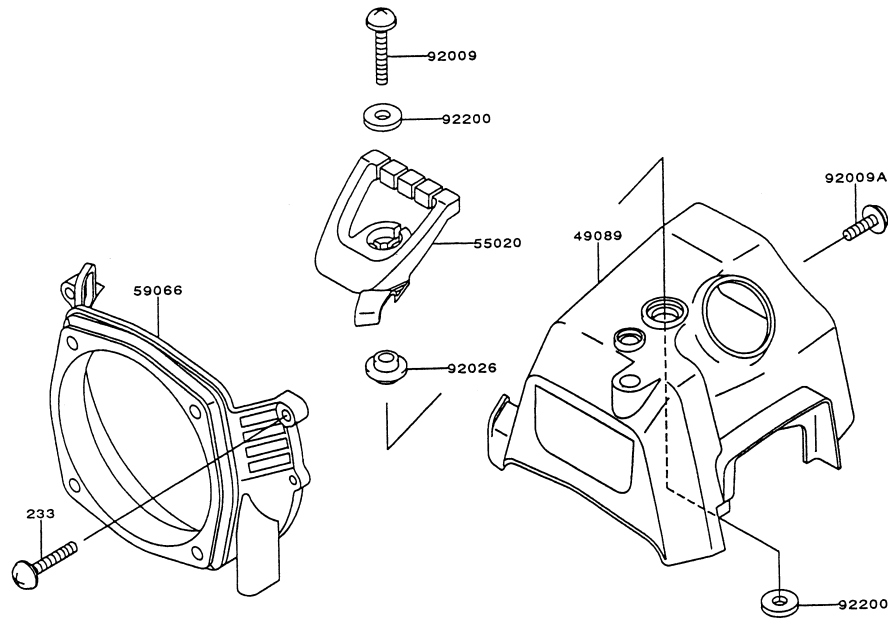

KPW3000X

TG028D-BF70

COOLING EQUIPMENT

REF NO	PART NO	DESCRIPTION	QTY	NOTES
233	233B0518	SCREW 5X18	4	
49089	TG34010	SHROUD-ENGINE	1	
55020	TG25011	GUARD	1	
59066	TG28016	HOUSING-FAN	1	
92009	TG25013	SCREW 5X20	1	
92009A	TG25014	SCREW 5X10	1	
92026	TG25015	SPACER	1	
92200	TG25110	WASHER 5.5X13.8X2.0	2