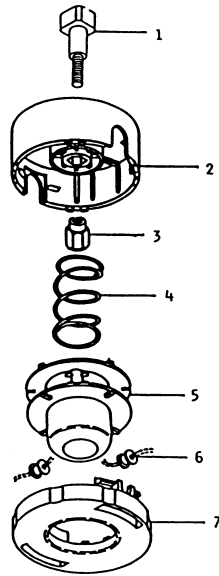

KPW3000X

TG028D-BF70

CUTTING HEAD (AUTOMATIC)

REF NO	PART NO	DESCRIPTION	QTY	NOTES
	LCT010A	HEAD ASSY-TAP	1	
01	LCT001B	SHAFTBOLT-LH 8MM	1	
02	LCT010A-02	HOUSING-OUTER	1	
03	LCT010A-08	NUT	1	
04	LCT010-05	SPRING	1	
05	LCT010A-04	INNER-BUMP	1	
06	LCT003	EYELET	2	
07	LCT010A-03	BASE	1