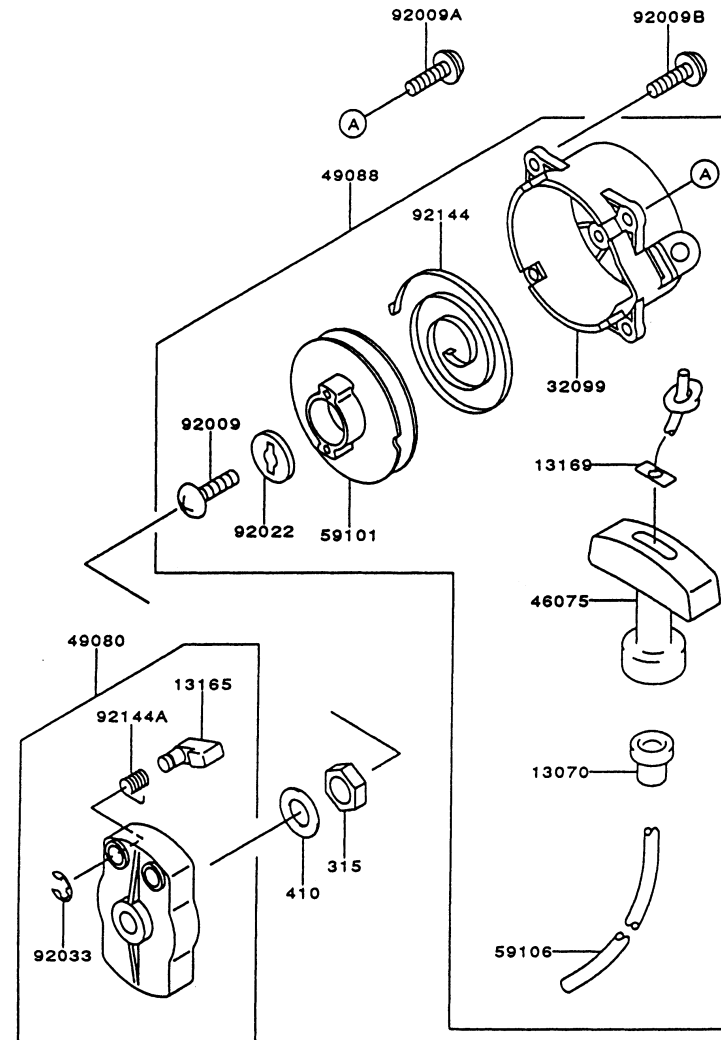

PTO EQUIPMENT

REF NO	PART NO	DESCRIPTION	QTY	NOTES
13081	TG34030	CLUTCH ASSY	1	
49049	KT17078	SHOE-CLUTCH	2	
92022	TG34028	WASHER	2	
92043	KT17074	PIN-CLUTCH	2	
92144	TG34029	SPRING-CLUTCH	1	

KPW3000X

TG028D-BF70

STARTER

REF NO	PART NO	DESCRIPTION	QTY	NOTES
13070	TE56068-07	GUIDE-ROPE	1	
13165	TG28015	PAWL	1	
13169	TD18080-07	PLATE	1	
315	315B0800	NUT 8MM	1	
32099	TG25057-02	CASE-RECOIL	1	
410	410B0800	WASHER 8MM	1	
46075	TD33032-10	HANDLE	1	
49080	TG25057-03	PULLEY-STARTING	1	
49088	TG25057X	RECOIL ASSY	1	
59101	TG25057-04	REEL-RECOIL	1	
59106	TG25057-05	ROPE 3.5X850	1	
92009	TE56068-01	SCREW-SPECIAL	1	
92009A	TG25057-07	SCREW	2	
92009B	TG34037	SCREW 5X16	2	
92022	TG25057-08	WASHER	1	
92033	TD18084	RING-SNAP	1	
92144	TG25057-09	SPRING-RECOIL	1	
92144A	TG25057-10	SPRING	1	

BODY

REF NO	PART NO	DESCRIPTION	QTY	NOTES
32	PW34032	FIXER-BLADE LOWER	1	
33	PW25056	BOWL	1	
34	PW24056	BOLT	1	
35	410B0800	WASHER 8MM	1	
36	PW23057	WASHER-TOOTHED 8MM	1	
37	B06X30	BOLT 6X30	1	
38	PW34038	PLATE	1	
39	S05X10W	SCREW W/WASHER 5X10	1	
40	PW25060	BOLT 8X8	1	
41	PW23062-02	COVER-GUARD	1	
41-49	PW23062	SAFETY GUARD ASSY	1	
42	PW23062-01	HOLDER-GUARD	1	
43	B06X12	BOLT 6X12	4	
44	SW006	WASHER-SPRING 6MM	4	
45	HN006	NUT 6MM	4	
46	B06X25	BOLT 6X25	2	
47	PW23062-04	COLLAR-GUARD	2	
48	SW006	WASHER-SPRING 6MM	2	
49	HN006	NUT 6MM	2	
50	PW23070	STRAP-SHOULDER	1	
51	PW23017	SUPPORT-STRAP	1	
52	232B0512	SCREW 5X12	1	
53	SW005	WASHER-SPRING 5MM	1	
54	311B0500	NUT 5MM	1	
55	PW23022	U HANDLE W/GRIP	1	
56	PW23023	STAY A	1	
57	PW23024	STAY B	1	
58	PW23025	STAY C	1	
59	B05X25W	BOLT W/WASHERS 5X25	4	
60	B06X25W	BOLT W/WASHERS 6X25	2	
61	PW33050A	THROTTLE LEVER ASSY	1	
62	PW24016	WIRE-LEAD	1	