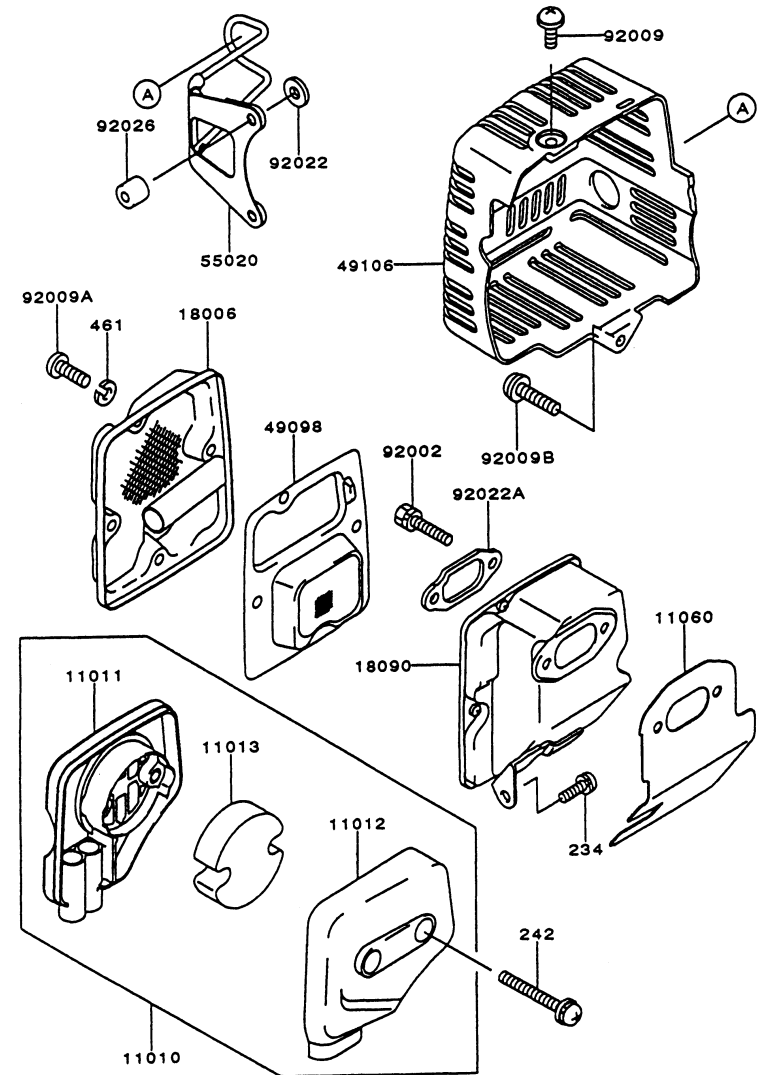

KPW3000X

TG028D-BF70

CARBURETOR

REF NO	PART NO	DESCRIPTION	QTY	NOTES
11009	TG28010-1	GASKET	1	
11009A	TG28010-2	GASKET-CARBURETOR	1	
11012	TD18033-04	CAP	1	
11012A	TF22085-02	CAP	1	
11060	TG34015-06	GASKET	1	
11060A	TG34015-07	GASKET	1	
11060B	TG34015-08	GASKET	1	
11060C	TG34015-09	GASKET	1	
13270	TG34015-10	PLATE	1	
13270A	TG34015-11	PLATE	1	
13270B	TG34015-12	PLATE	1	
13270C	TG34015-13	PLATE	1	
14020	KT12C07	RETAINER-SPRING	1	
14025	TD33052-17	COVER	1	
14090	TG34015-14	COVER	1	
15003	TG34015X	CARBURETOR ASSY	1	
16002	KT12C01	ADJUSTER-CABLE	1	
16009	TG34015-15	NEEDLE-JET	1	
16021	KT17043-15	SCREW-SLOW ADJUST	1	
16025	TD33052-03	VALVE-THROTTLE	1	
16055	TD24035-16	LEVER	1	
16073	TG28010-6	INSULATOR	1	
16087	TF22C28	VALVE-CHECK	1	
16087A	TG34015-17	VALVE-CHECK	1	
234	234B0550	SCREW 5X50	2	
43028	TG34015-18	DIAPHRAGM	1	
43028A	TG34015-19	DIAPHRAGM	2	
49043	TG34015-20	PUMP-PRIMING	1	
54012	TG28008	CABLE-THROTTLE	1	
92009	TD33052-15	SCREW	1	
92009A	TD33052-21	SCREW 3X8	4	
92009B	TF22074	SCREW	4	
92009C	TG25027-07	SCREW 5X20	2	
92015	TD18039	NUT 5MM	2	
92015A	KT12C39	NUT-CHOKE	1	
92033	KT12C08	E-RING	1	
92043	TD33052-14	PIN-FLOAT	1	
92081	KT17043-16	SPRING	1	
92081A	KT17043-13	SPRING-THROTTLE	1	
92081B	TA22031-29	SPRING	1	
92144	TF22085-15	SPRING	1	
CRK	TG28CRK	CARBURETOR KIT		