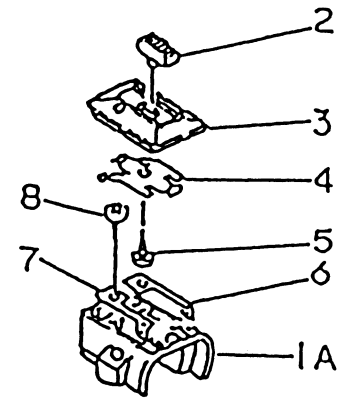

KPW3000X

TG028D-BF70

THROTTLE LEVER

REF NO	PART NO	DESCRIPTION	QTY	NOTES
	PW33050A	THROTTLE LEVER ASSY	1	
01A	PW33051-01A	BODY-UPPER	1	
01B	PW33051-01B	BODY-LOWER	1	
02	PW24015-02	SWITCH	1	
03	PW24015-03	COVER	1	
04	PW24015-04	SPRING	1	
05	PW24015-05	SCREW 3X8	1	
06	PW24015-06	PLATE-GROUND R	1	
07	PW24015-07	PLATE-GROUND L	1	
08	PW24015-05	SCREW 3X8	2	
09	PW24015-09	LEVER	1	
10	PW24015-10	SHAFT	1	
11	PW24015-11	SPRING	1	
12	PW24015-12	STOPPER	1	
13	PW24015-13	SPRING-RETURN	1	
14	PW24015-14	E-RING	1	
15A	220B0520	SCREW 5X20	2	
16A	311B0500	NUT 5MM	2