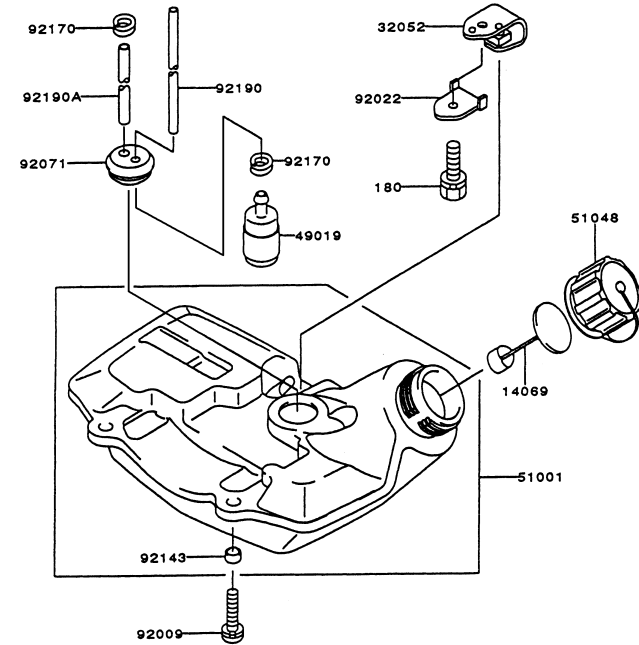

KPW3000X

TG028D-BF70

COOLING EQUIPMENT

REF NO	PART NO	DESCRIPTION	QTY	NOTES
233	233B0518	SCREW 5X18	4	
49089	TG34010	SHROUD-ENGINE	1	
55020	TG25011	GUARD	1	
59066	TG28016	HOUSING-FAN	1	
92009	TG25013	SCREW 5X20	1	
92009A	TG25014	SCREW 5X10	1	
92026	TG25015	SPACER	1	
92200	TG25110	WASHER 5.5X13.8X2.0	2	

CYLINDER/CRANKCASE

REF NO	PART NO	DESCRIPTION	QTY	NOTES
11005	TG34001X	CYLINDER	1	
11009	TG34003	GASKET-CYLINDER	1	
11009A	TG28002	GASKET-CRANKCASE	1	
14002	TG34005	CRANKCASE (PTO)	1	
14002A	TG34004	CRANKCASE (MAG)	1	
34001	TG34006	STAND	1	
551	KT125808	PIN-DOWEL	1	
551A	TD24029	PIN-DOWEL	1	
92009	TD24030	SCREW 5X30	5	
92045	BB6201	BEARING-BALL 6201	2	
92049	KT12038	SEAL-OIL	2	
92150	TG34007	BOLT	4	

KPW3000X

TG028D-BF70

ELECTRICAL EQUIPMENT

REF NO	PART NO	DESCRIPTION	QTY	NOTES
21050	TG34012X	FLYWHEEL	1	
21130/21169	KT12048	PLUG CAP ASSY	1	
21171	TG34013X	COIL ASSY-IGNITION	1	
26011	TD18089	WIRE-LEAD L=100	1	
26011A	TG34035	WIRE-LEAD L=200	1	
315	315B0800	NUT 8MM	1	
410	410B0800	WASHER 8MM	1	
461	461F0800	WASHER-SPRING 8MM	1	
49006	TG25020	BOOT	1	
510	KT12025	KEY	1	
92037	TG25021	CLAMP	1	
92059	TG25022	TUBE	1	
92070	BM6A	SPARK PLUG-NGK	1	
92071	TG25023	GROMMET	1	
92071A	TG25024	GROMMET	1	
92150	TG34014	BOLT 5X20	1	