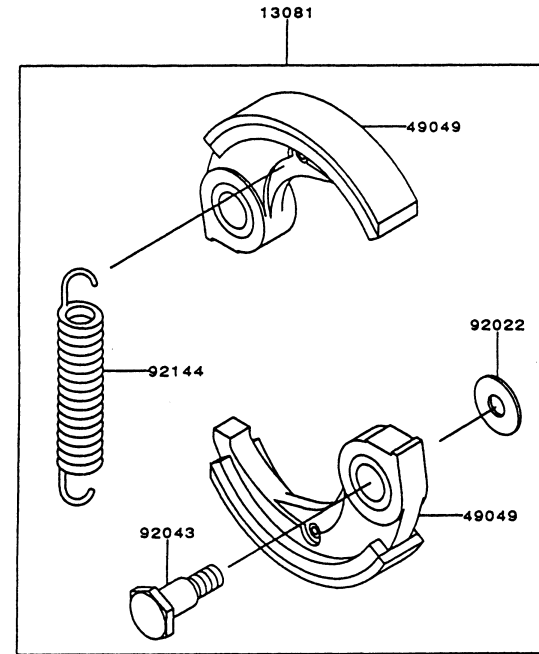

PTO EQUIPMENT

REF NO	PART NO	DESCRIPTION	QTY	NOTES
13081	TG34030	CLUTCH ASSY	1	
49049	KT17078	SHOE-CLUTCH	2	
92022	TG34028	WASHER	2	
92043	KT17074	PIN-CLUTCH	2	
92144	TG34029	SPRING-CLUTCH	1