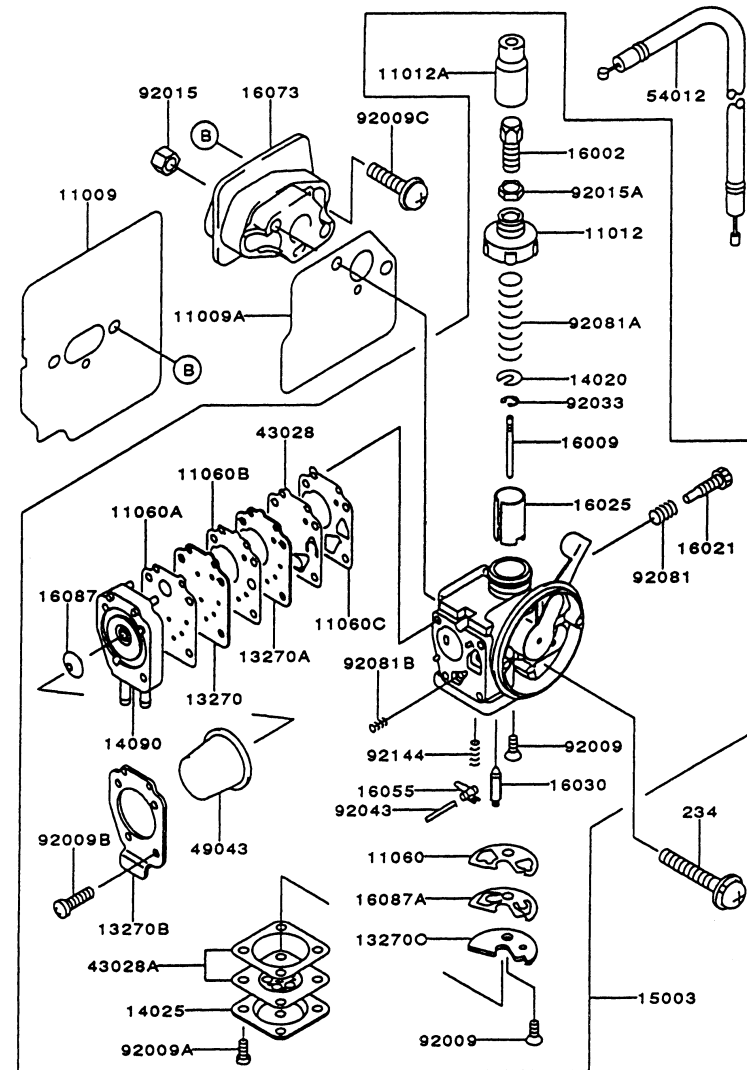

REF NO	PART NO	DESCRIPTION	QTY	NOTES
11010	TG28011	AIR CLEANER ASSY	1	
11011	TG28012	CASE-AIR CLEANER	1	
11012	TG28013	CAP-AIR CLEANER	1	
11013	TD33006	ELEMENT-AIR CLEANER	1	
11060	TG34016X	GASKET	1	
18006	TG34017X	BODY-MUFFLER	1	
18090	TG34018X	BODY-COMP-MUFFLER	1	
234	234B0514	SCREW 5X14	1	
242	242B0425	SCREW 4X25	2	
461	461F0500	WASHER-SPRING 5MM	3	
49098	TG34019	BAFFLE PLATE-MUFFLER	1	
49106	TG34020	COVER-MUFFLER	1	
55020	TG34021	GUARD	1	
92002	TG25040	BOLT 5X18	2	
92009	TG25014	SCREW 5X10	1	
92009A	TG34036	SCREW	3	
92009B	TG34037	SCREW 5X16	1	
92022	TG25043	WASHER	1	
92022A	TG34034	WASHER	1	
92026	TG25045	SPACER	1	

KPW3000X

TG028D-BF70

CARBURETOR

REF NO	PART NO	DESCRIPTION	QTY	NOTES
11009	TG28010-1	GASKET	1	
11009A	TG28010-2	GASKET-CARBURETOR	1	
11012	TD18033-04	CAP	1	
11012A	TF22085-02	CAP	1	
11060	TG34015-06	GASKET	1	
11060A	TG34015-07	GASKET	1	
11060B	TG34015-08	GASKET	1	
11060C	TG34015-09	GASKET	1	
13270	TG34015-10	PLATE	1	
13270A	TG34015-11	PLATE	1	
13270B	TG34015-12	PLATE	1	
13270C	TG34015-13	PLATE	1	
14020	KT12C07	RETAINER-SPRING	1	
14025	TD33052-17	COVER	1	
14090	TG34015-14	COVER	1	
15003	TG34015X	CARBURETOR ASSY	1	
16002	KT12C01	ADJUSTER-CABLE	1	
16009	TG34015-15	NEEDLE-JET	1	
16021	KT17043-15	SCREW-SLOW ADJUST	1	
16025	TD33052-03	VALVE-THROTTLE	1	
16055	TD24035-16	LEVER	1	
16073	TG28010-6	INSULATOR	1	
16087	TF22C28	VALVE-CHECK	1	
16087A	TG34015-17	VALVE-CHECK	1	
234	234B0550	SCREW 5X50	2	
43028	TG34015-18	DIAPHRAGM	1	
43028A	TG34015-19	DIAPHRAGM	2	
49043	TG34015-20	PUMP-PRIMING	1	
54012	TG28008	CABLE-THROTTLE	1	
92009	TD33052-15	SCREW	1	
92009A	TD33052-21	SCREW 3X8	4	
92009B	TF22074	SCREW	4	
92009C	TG25027-07	SCREW 5X20	2	
92015	TD18039	NUT 5MM	2	
92015A	KT12C39	NUT-CHOKE	1	
92033	KT12C08	E-RING	1	
92043	TD33052-14	PIN-FLOAT	1	
92081	KT17043-16	SPRING	1	
92081A	KT17043-13	SPRING-THROTTLE	1	
92081B	TA22031-29	SPRING	1	
92144	TF22085-15	SPRING	1	
CRK	TG28CRK	CARBURETOR KIT		